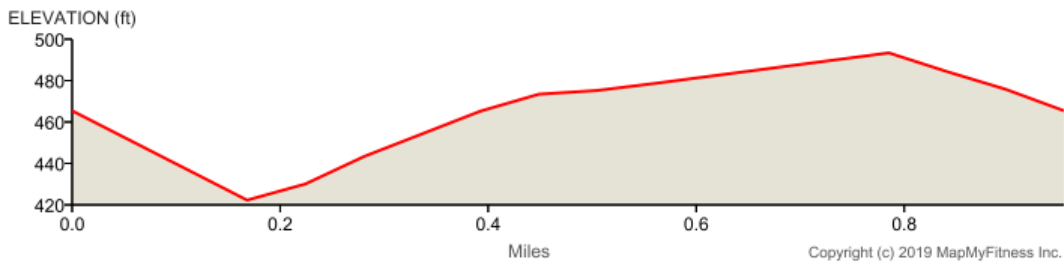

RS&R 1K WALK

Distance: 0.95 mi
Elevation Gain: 57 ft
Elevation Max: 494 ft

Notes

| | |
|----------------|--|
| 0.00 mi | Head southwest on Smokepipe Rd toward Winslow Dr |
| 0.48 mi | Head northwest on Smokepipe Rd toward PA-113 S |
| 0.48 mi | Turn right onto PA-113 N |
| 0.84 mi | Head east on PA-113 N toward Cowpath Rd |
| 0.85 mi | Turn right onto Cowpath Rd |
| 0.94 mi | Turn right onto Smokepipe Rd |
| 0.95 mi | Destination |